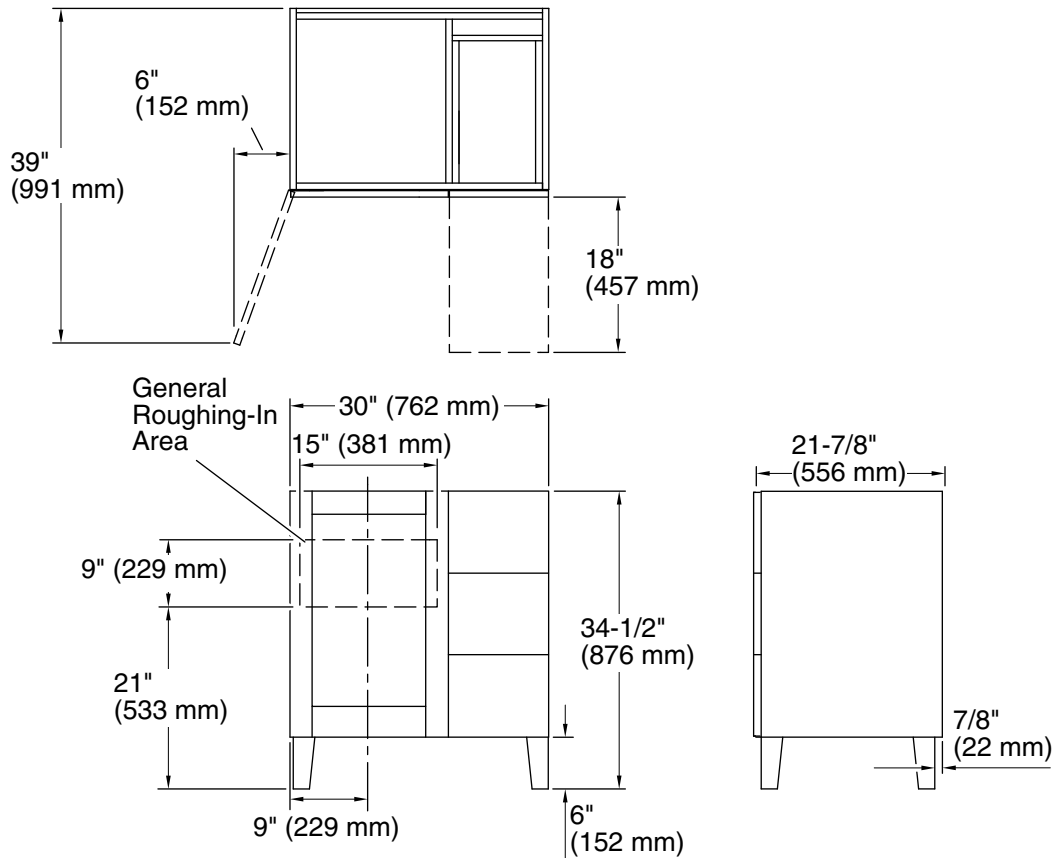

Technical Information

All product dimensions are nominal.

Vanity type: Standard

Notes

Install this product according to the installation guide.

Decorative cabinet hardware is not supplied. Refer to the KOHLER bath accessories line for recommended cabinet hardware to complement your vanity.

Select the type of fastener based upon the wall material. Two 250 lb (113.4 kg) minimum load bearing fasteners are recommended.